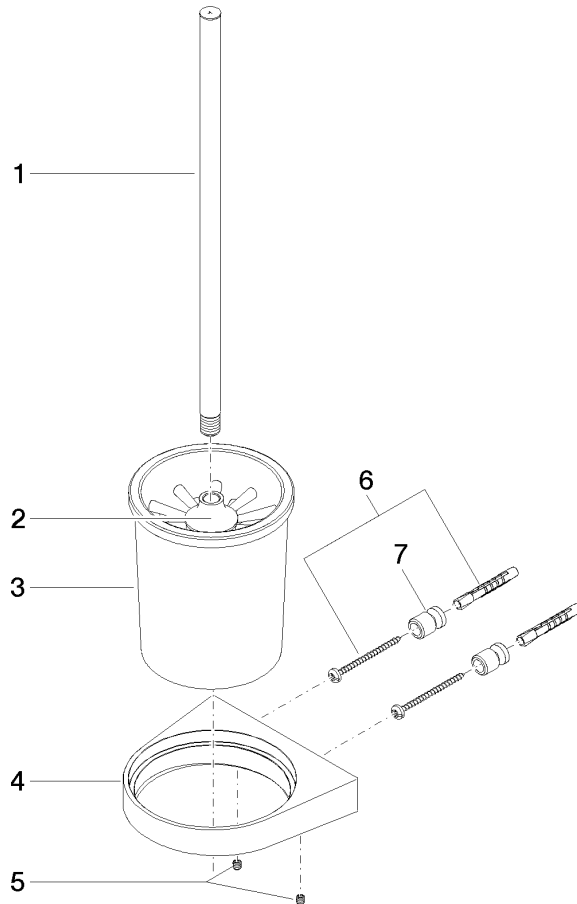

## EDITION PRO Toilet brush set wall model - Chrome

---

83 900 626

- crystal glass
- brush, matte black
- width 126mm
- height 421 mm
- 119mm projection

	Chrome	83 900 626-00
	Matte Black	83 900 626-33
	Brushed Chrome	83 900 626-93

## EDITION PRO Toilet brush set wall model - Chrome

83 900 626

mm [inches]

**EDITION PRO Toilet brush set wall model - Chrome**

83 900 626

Parts for other finishes can be found here: [Matte Black](#)

**Spare parts list**

No.	Item Number	Name	Quantity used	Delivery time
1	90 20 97 507 00-00	handle	1	10
2	90 18 50 601 00 90	brush	1	2
3	90 90 04 008 00 82	glass	1	2
4	08 17 97 506-00	holder	1	10
5	90 31 11 030 00 90	pin	2	2
6	05 17 20 726 02 90	fixing set	1	2
7	08 17 20 726 90	holder	1	2